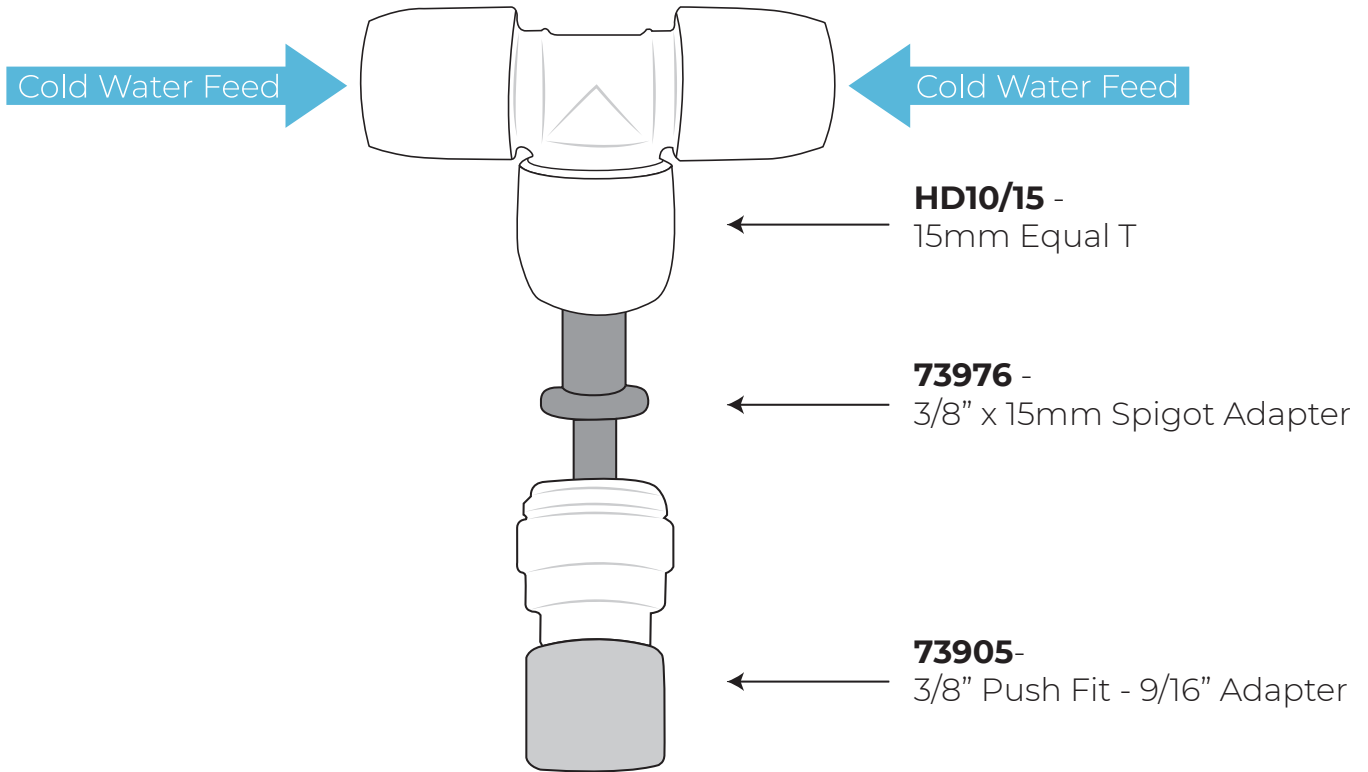

Suggested Configuration - Installation onto 15mm Hep2o Cold Water Feed

On to the Filter Inlet

26622

26618

Suggested Configuration - Installation onto 15mm Hep2o Cold Water Feed

On to the Filter Inlet