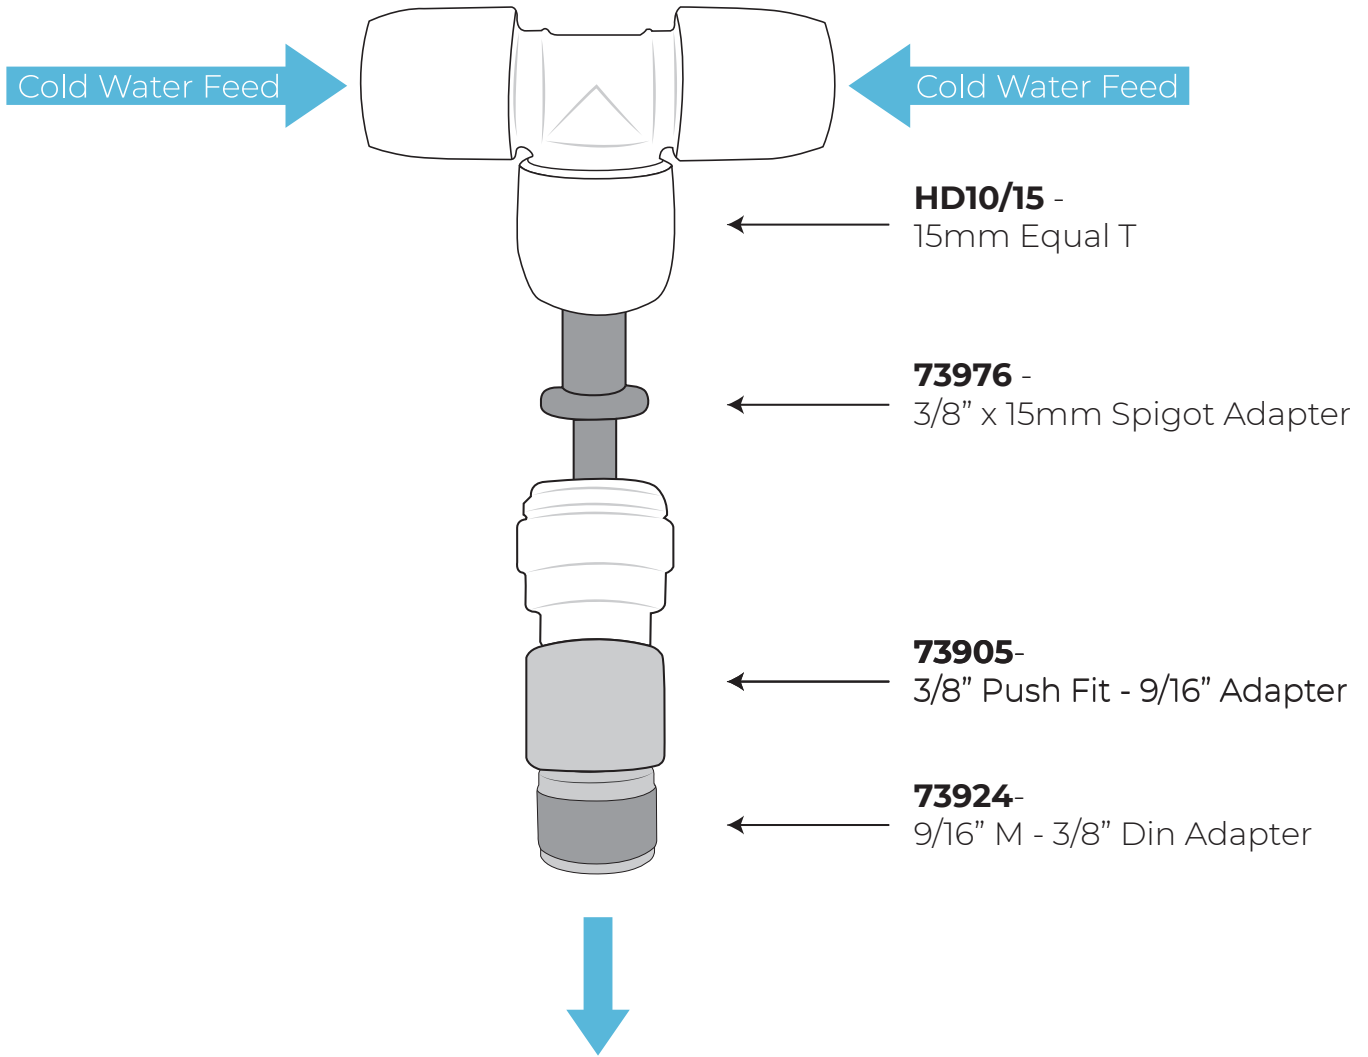

Suggested Configuration - Installation onto 15mm Hep2o Cold Water Feed

On to the Filter Inlet

26622

26618

Suggested Configuration - Installation onto 15mm Hep2o Cold Water Feed

On to the Filter Inlet